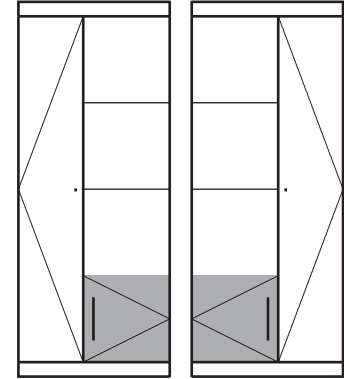

2332

60" Television Stand
Entertainment Unit
w. closed storage below

Side Units

775 776
Closed Tower Storage
w. Four Open Glass Display Shelves

735 736
Closed Tower Storage
w. Two Open Glass Display Shelves
& Closed Storage

723 710
Closed Tower Storage
w. Two Closed Glass Display Shelves,
Glass Door & Closed Storage

759 760
Closed Tower Storage w.
One Open Glass Display Shelves,
Closed Audio Component Storage
w. Glass Door
& Closed Storage

716 715
Closed Tower Display-
Full Length Glass Door
w. Four Open Glass Display Shelves

766 765
Closed Tower Display-
Full Length Glass Door
w. Two Open Glass Display Shelves &
Closed Storage

215 216
Closed Tower Storage w.
Four Open Display Shelves
& One Drawer