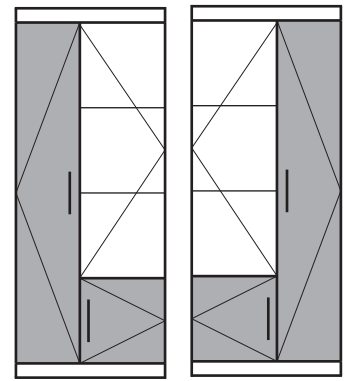

2332

60" Television Stand
Entertainment Unit
w. closed storage below

Side Units

775 776
Closed Tower Storage
w. Four Open Glass Display Shelves

735 736
Closed Tower Storage
w. Two Open Glass Display Shelves
& Closed Storage

723 710
Closed Tower Storage
w. Two Closed Glass Display Shelves,
Glass Door & Closed Storage

759 760
Closed Tower Storage w.
One Open Glass Display Shelves,
Closed Audio Component Storage
w. Glass Door
& Closed Storage

716 715
Closed Tower Display-
Full Length Glass Door
w. Four Open Glass Display Shelves

766 765
Closed Tower Display-
Full Length Glass Door
w. Two Open Glass Display Shelves &
Closed Storage

215 216
Closed Tower Storage w.
Four Open Display Shelves
& One Drawer