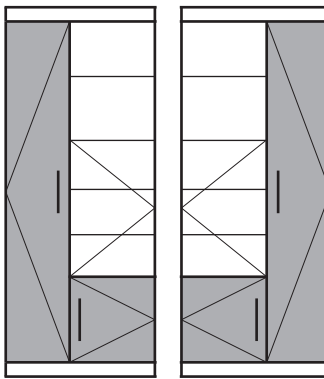

2332

60" Television Stand
Entertainment Unit
w. closed storage below

Side Units

775 776
Closed Tower Storage
w. Four Open Glass Display Shelves

735 736
Closed Tower Storage
w. Two Open Glass Display Shelves
& Closed Storage

723 710
Closed Tower Storage
w. Two Closed Glass Display Shelves,
Glass Door & Closed Storage

759 760
Closed Tower Storage w.
One Open Glass Display Shelves,
Closed Audio Component Storage
w. Glass Door
& Closed Storage

716 715
Closed Tower Display-
Full Length Glass Door
w. Four Open Glass Display Shelves

766 765
Closed Tower Display-
Full Length Glass Door
w. Two Open Glass Display Shelves &
Closed Storage

215 216
Closed Tower Storage w.
Four Open Display Shelves
& One Drawer